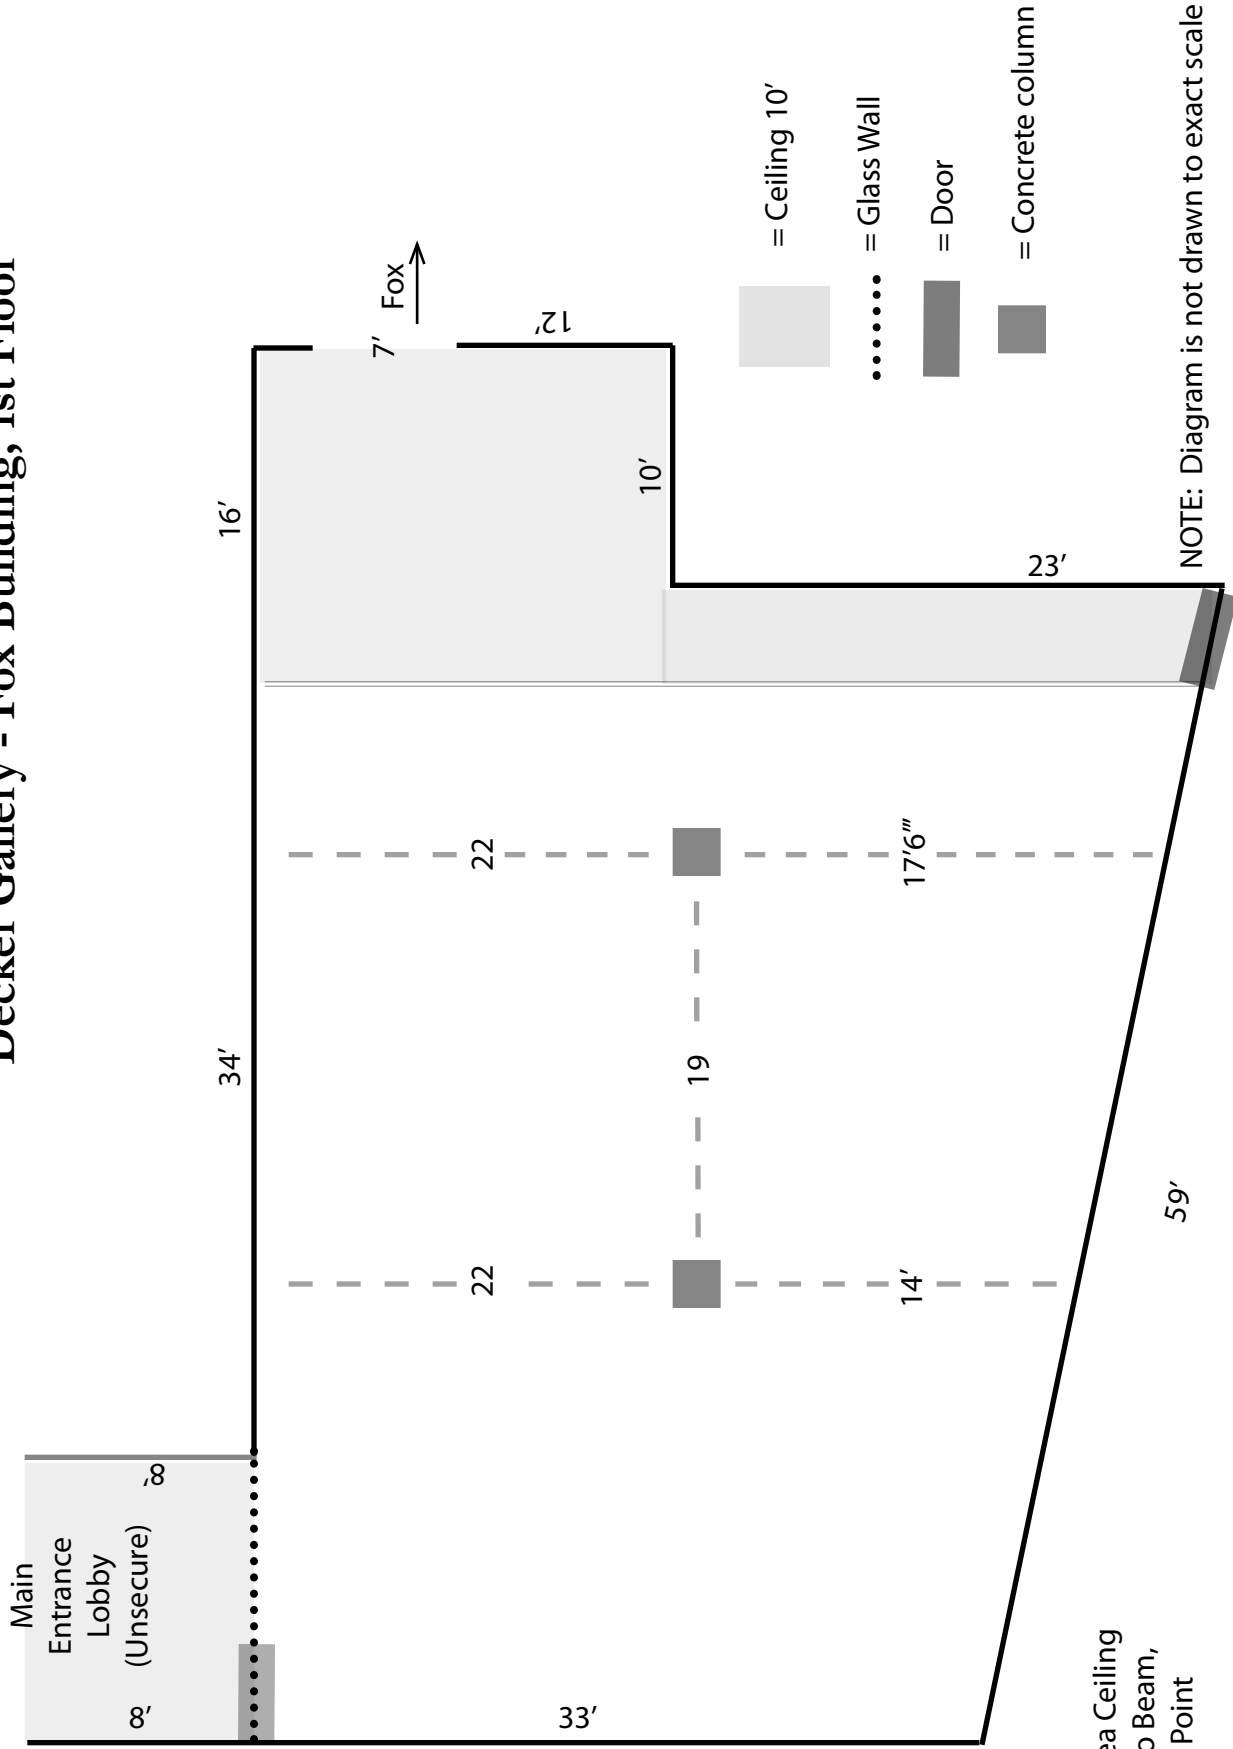

Decker Gallery - Fox Building, 1st Floor

Unshaded Area Ceiling
 Height is 12' to Beam,
 13' at Highest Point